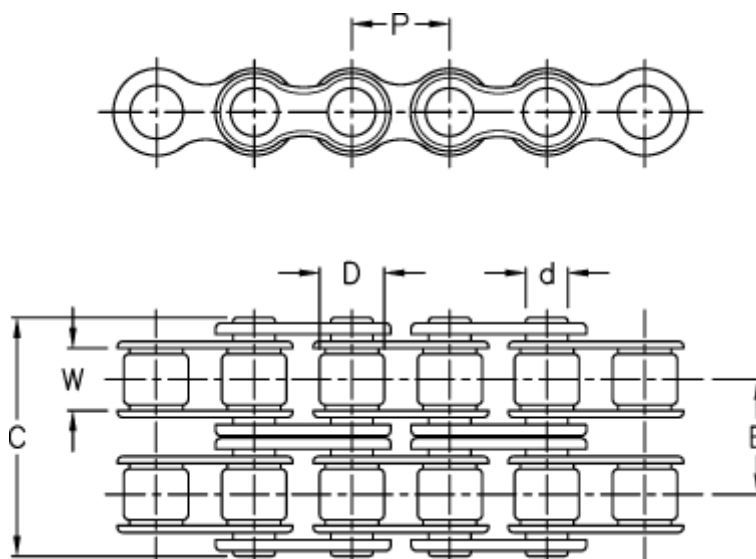

Article number: 6100120020

Description: KLEEchain 8 x 3 mm duplex 05 B-2
5 meter in box (without connecting links)

Measures

Breaking power =	10200N	W =	3,00
C	= 13,90		
Chain size	= 8 x 3 mm		
d	= 2,31		
D	= 5,00		
Description	= 05 B-2		
E	= 5,64		
P	= 8,00		